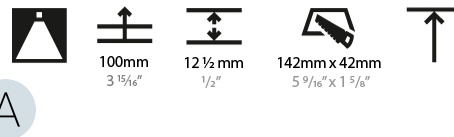

Holder Finish: WHI / BLK
Fixture Material: Aluminum Die Cast
Cut-out Measurements: 142mm / 5 9/16" x 42mm / 1 5/8"
Upon Request: Unique Ceiling Thickness

ELECTRICAL

Lamp Type: LED (Zhaga Standard)
Input Wattage (W): 14.3
Total Output Wattage (W): 13.3
Dimming: Tri-Mode (Non-Dimming and Phase Dimming (120Vac only) and 0-10V Dimming)
Driver Included: No
Driver Location: Recessed Housing
Driver Type: Constant Current - Universal
Driver Class: Class 2
Housing: See components
Input Voltage (V): 120 - 277
Constant Current (MA): 1050

LED

Number of LEDs: 4
Color Temperature (°K): 2700 / 3000 / 3500 / 4000
Max. Delivered Lumen (lm): 750 / 850 / 862 / 880
CRI: >90 CRI
Lamp Life (hrs): 50000
Upon Request: Special Color Temperature

OPTICAL

Reflector: 8 / 14 / 34
Upon Request: Special Beam Angles

RATINGS AND CERTIFICATIONS

Certified By: CSA Certified to UL and CSA Standards
Zaneen Group Inc. © 2024, 11800-388-3382, F-416-247-9319, www.zaneen.com

For international specifications by adding 'INT' at the end of the existing Model #. For assistance on 'custom' specifications, contact zteam@zaneen.com.
In a constant effort to supply the best product, we reserve the right to change specifications or materials without notice. The most recent specification sheets are found at zaneen.com