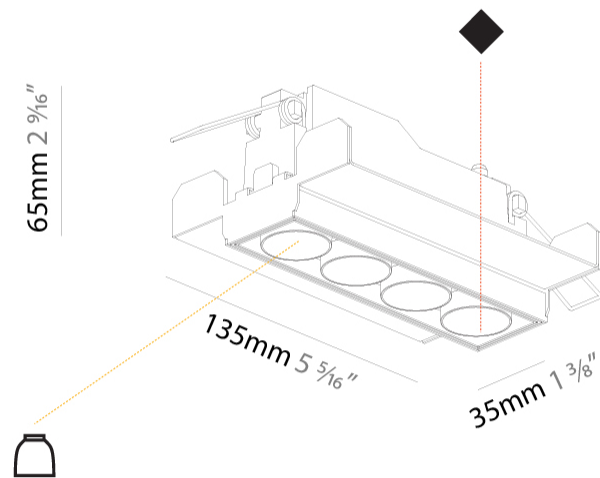

Holder Finish: WHI / BLK
Fixture Material: Aluminum Die Cast
Cut-out Measurements: 142mm / 5 9/16" x 42mm / 1 5/8"
Upon Request: Unique Ceiling Thickness

ELECTRICAL

Lamp Type: LED (Zhaga Standard)
Input Wattage (W): 14.3
Total Output Wattage (W): 13.3
Dimming: Tri-Mode (Non-Dimming and Phase Dimming (120Vac only) and 0-10V Dimming)
Driver Included: No
Driver Location: Recessed Housing
Driver Type: Constant Current - Universal
Driver Class: Class 2
Housing: See components
Input Voltage (V): 120 - 277
Constant Current (MA): 1050

LED

Number of LEDs: 4
Color Temperature (°K): 2700 / 3000 / 3500 / 4000
Max. Delivered Lumen (lm): 750 / 850 / 862 / 880
CRI: >90 CRI
Lamp Life (hrs): 50000
Upon Request: Special Color Temperature

OPTICAL

Reflector: 8 / 14 / 34
Upon Request: Special Beam Angles

RATINGS AND CERTIFICATIONS

Certified By: CSA Certified to UL and CSA Standards
Zaneen Group Inc. © 2024, 11800-388-3382, F-416-247-9319, www.zaneen.com

For international specifications by adding 'INT' at the end of the existing Model #. For assistance on 'custom' specifications, contact zteam@zaneen.com.
In a constant effort to supply the best product, we reserve the right to change specifications or materials without notice. The most recent specification sheets are found at zaneen.com